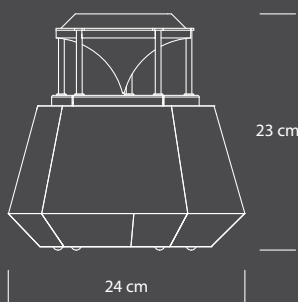

Suitable for room sizes of up to 1300 ft² (120 m²).

EASY USE

Just plug it in and you are ready to go.

TECHNICAL SPECIFICATIONS

AUDIO

Frequency Response 80 Hz - 20 kHz
Output 45 W @ 8 Ω
Loudness 85 dB
Signal to noise ratio (typical) 106 dB